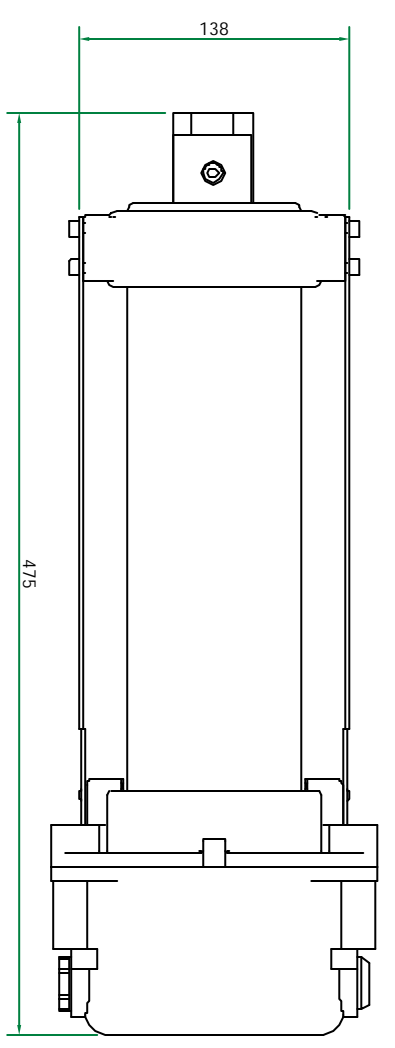

REMOVE ALL BURRS & SHARP EDGES

IF IN DOUBT ASK!

3RD ANGLE PROJECTION

LAMP TYPE	T6	DUST
	AMBIENT TEMPERATURE	TEMPERATURE
1 x 8W T5	-20°C TO +55°C	
2 x 8W T5	-20°C TO +55°C	T85°C

2 x M20 CABLE ENTRIES
1 EACH SIDE AS STANDARD
OPTIONS OF M25 OR 3/4" NPT.

NOTES
PRODUCT PROTECTION :- EEx d IIC
CERTIFICATE No. SIRADATEX1021X
CODING :- Ex II 2 G D EEx d IIC T6
TERMINALS :- UP TO 6mm SQ CONDUCTOR
CABLE ENTRIES :- TWO x M20 ENTRIES
BODY MATERIAL :- ALUMINIUM LM6 PAINTED SMOKE GREY
INGRESS PROTECTION :- IP66/67
GLASS & COVER :- TOUGHENED GLASS TUBE WITH
ALUMINIUM LM6 GRADE PAINTED SMOKE GREY COVER
VOLTAGE & FREQUENCY :- 220-240V a.c./d.c 50/60Hz

ITEM	QTY	TITLE	Part No.	DRAWING NO.	PART CODE	MATERIAL
1	1	VL51A BW End Caping	C191818	V191818	ALUMINIUM LM6 PAINTED	
2	1	VL51A 1FT Glass Tube Assembly	C091735	V091735A	GLASS & ALUMINIUM LM6 PAINTED	
3	1	VL51A Chained Bar 1FT	S191766A	V191766A	STEEL, MILD	
4	2	Viscount M6 Spring Nut	A7452	V191787	STEEL	
5	2	Viscount Unistrut Square Washer	101788	V191788	STEEL	
14	1	M20 Eye Banding Plug	A7785		Brown Zinc Plated	
15	1	M20 Temporary plug			Plastic	

FINISH
Pointed Smoke Grey

TOLERANCE
SURFACE ROUGHNESS

SCALE -

Victor Lighting

Victor Lighting
PO Box 5571,
Glasgow G52 9AH
Scotland
Tel:0141 810 9644 Fax:0141 810 9642

VL51A Viscount 8W
GENERAL ARRANGEMENT