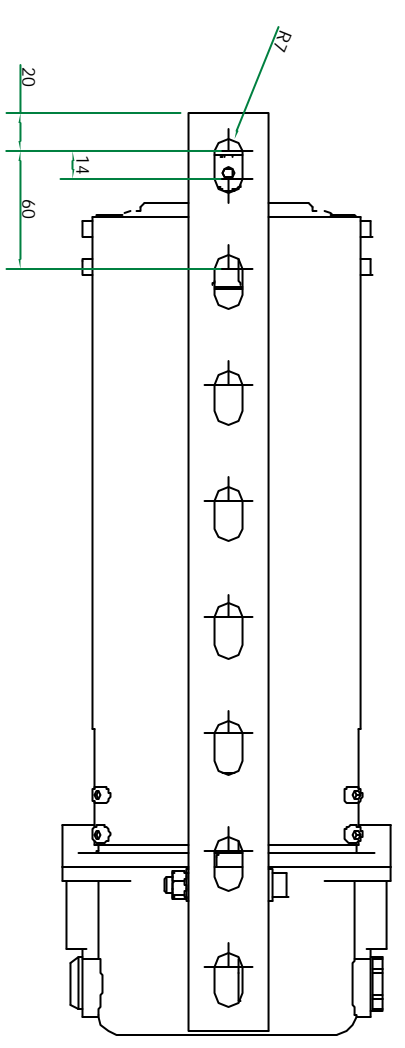

REMOVE ALL BURRS & SHARP EDGES

IF IN DOUBT ASK!

3RD ANGLE PROJECTION

LAMP TYPE	T6	DUST
	AMBIENT TEMPERATURE	TEMPERATURE
1 x 8W T5	-20°C TO +55°C	
2 x 8W T5	-20°C TO +55°C	T85°C

2 x M20 CABLE ENTRIES
1 EACH SIDE AS STANDARD
OPTIONS OF M25 OR 3/4" NPT.

NOTES
PRODUCT PROTECTION :- EEx d IIC
CERTIFICATE No. SIRADATEX1021X
CODING :- Ex II 2 G D EEx d IIC T6
TERMINALS :- UP TO 6mm SQ CONDUCTOR
CABLE ENTRIES :- TWO x M20 ENTRIES
BODY MATERIAL :- ALUMINIUM LM6 PAINTED SMOKE GREY
INGRESS PROTECTION :- IP66/67
GLASS & COVER :- TOUGHENED GLASS TUBE WITH
ALUMINIUM LM6 GRADE PAINTED SMOKE GREY COVER
VOLTAGE & FREQUENCY :- 220-240V a.c./d.c 50/60Hz

ITEM	QTY	TITLE	Part No.	DRAWING NO.	PART CODE	MATERIAL
1	1	VL51A BW End Caping	C191818	V191818	ALUMINIUM LM6 PAINTED	
2	1	VL51A 1FT Glass Tube Assembly	C091735	V091735A	GLASS & ALUMINIUM LM6 PAINTED	
3	1	VL51A Chained Bar 1FT	S191766A	V191766A	STEEL, MILD	
4	2	Viscount M6 Spring Nut	A7452	V191787	STEEL	
5	2	Viscount Unistrut Square Washer	101788	V191788	STEEL	
14	1	M20 Eye Banding Plug	A7785		Brown Zinc Plated	
15	1	M20 Temporary plug			Plastic	