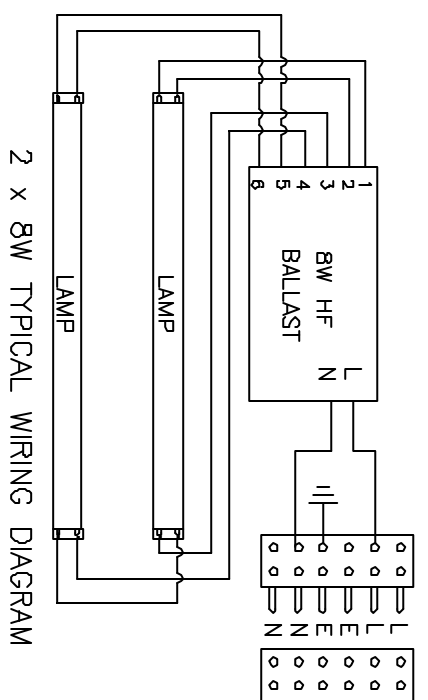

REMOVE ALL BURRS & SHARP EDGES

IF IN DOUBT ASK!

3RD ANGLE PROJECTION

LAMP TYPE	T6	DUST
	AMBIENT TEMPERATURE	TEMPERATURE
1 x 8W T5	-20°C TO +55°C	
2 x 8W T5	-20°C TO +55°C	T85°C

2 x M20 CABLE ENTRIES
1 EACH SIDE AS STANDARD
OPTIONS OF M25 OR 3/4" NPT.

NOTES
PRODUCT PROTECTION :- EEx d IIC
CERTIFICATE No. SIRADATEX1021X
CODING :- Ex II 2 G D EEx d IIC T6
TERMINALS :- UP TO 6mm SQ CONDUCTOR
CABLE ENTRIES :- TWO x M20 ENTRIES
BODY MATERIAL :- ALUMINIUM LM6 PAINTED SMOKE GREY
INGRESS PROTECTION :- IP66/67
GLASS & COVER :- TOUGHENED GLASS TUBE WITH
ALUMINIUM LM6 GRADE PAINTED SMOKE GREY COVER
VOLTAGE & FREQUENCY :- 220-240V a.c./d.c 50/60Hz

ITEM	QTY	TITLE	Part No.	DRAWING NO.	PART CODE	MATERIAL
1	1	VL51A BW End Caping	C191818	V191818	ALUMINIUM LM6 PAINTED	
2	1	VL51A 1FT Glass Tube Assembly	C091735	V091735A	GLASS & ALUMINIUM LM6 PAINTED	
3	1	VL51A Chained Bar 1FT	S191766A	V191766A	STEEL, MILD	
4	2	Viscount M6 Spring Nut	A7452	V191787	STEEL	
5	2	Viscount Unistrut Square Washer	101788	V191788	STEEL	
14	1	M20 Eye Banding Plug	A7785		Brown Zinc Plated	
15	1	M20 Temporary plug			Plastic	

FINISH
Pointed Smoke Grey

TOLERANCE
SURFACE ROUGHNESS

SCALE -

Victor Lighting

Victor Lighting
PO Box 5571,
Glasgow G52 9AH
Scotland
Tel:0141 810 9644 Fax:0141 810 9642

VL51A Viscount 8W
GENERAL ARRANGEMENT