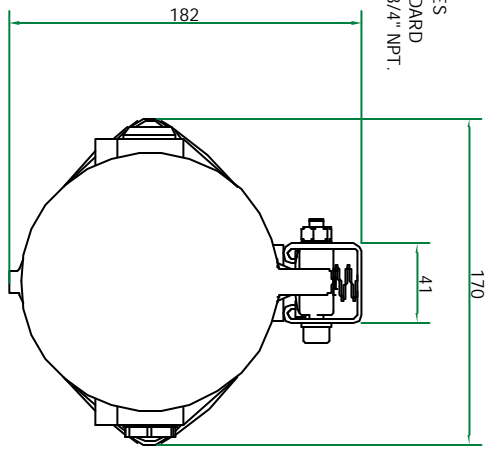

REMOVE ALL BURRS & SHARP EDGES

IF IN DOUBT ASK!

3RD ANGLE PROJECTION

LAMP TYPE	T6	DUST
	AMBIENT TEMPERATURE	TEMPERATURE
1 x 8W T5	-20°C TO +55°C	
2 x 8W T5	-20°C TO +55°C	T85°C

2 x M20 CABLE ENTRIES
1 EACH SIDE AS STANDARD
OPTIONS OF M25 OR 3/4" NPT.

NOTES
PRODUCT PROTECTION :- EEx d IIC
CERTIFICATE No. SIRADATEX1021X
CODING :- Ex II 2 G D EEx d IIC T6
TERMINALS :- UP TO 6mm SQ CONDUCTOR
CABLE ENTRIES :- TWO x M20 ENTRIES
BODY MATERIAL :- ALUMINIUM LM6 PAINTED SMOKE GREY
INGRESS PROTECTION :- IP66/67
GLASS & COVER :- TOUGHENED GLASS TUBE WITH
ALUMINIUM LM6 GRADE PAINTED SMOKE GREY COVER
VOLTAGE & FREQUENCY :- 220-240V a.c./d.c 50/60Hz

ITEM	QTY	TITLE	Part No.	DRAWING NO.	PART CODE	MATERIAL
1	1	VL51A BW End Caping	C191818	V191818	ALUMINIUM LM6 PAINTED	
2	1	VL51A 1FT Glass Tube Assembly	C091735	V091735A	GLASS & ALUMINIUM LM6 PAINTED	
3	1	VL51A Chained Bar 1FT	S191766A	V191766A	STEEL, MILD	
4	2	Viscount M6 Spring Nut	A7452	V191787	STEEL	
5	2	Viscount Unistrut Square Washer	101788	V191788	STEEL	
14	1	M20 Eye Banding Plug	A7785		Brown Zinc Plated	
15	1	M20 Temporary plug			Plastic	

FINISH
Pointed Smoke Grey

TOLERANCE
SURFACE ROUGHNESS

SCALE -

Victor Lighting

Victor Lighting
PO Box 5571,
Glasgow G52 9AH
Scotland
Tel:0141 810 9644 Fax:0141 810 9642

VL51A Viscount 8W
GENERAL ARRANGEMENT