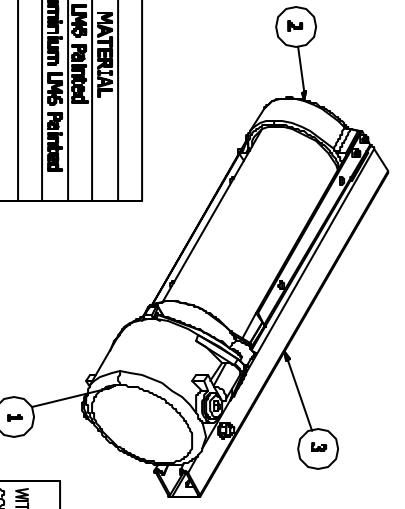

REMOVE ALL BURRS & SHARP EDGES

IF IN DOUBT ASK!

3RD ANGLE PROJECTION

LAMP TYPE	T6	DUST
	AMBIENT TEMPERATURE	TEMPERATURE
1 x 8W T5	-20°C TO +55°C	
2 x 8W T5	-20°C TO +55°C	T85°C

2 x M20 CABLE ENTRIES
1 EACH SIDE AS STANDARD
OPTIONS OF M25 OR 3/4" NPT.

NOTES
PRODUCT PROTECTION :- EEx d IIC
CERTIFICATE No. SIRADATEX1021X
CODING :- Ex II 2 G D EEx d IIC T6
TERMINALS :- UP TO 6mm SQ CONDUCTOR
CABLE ENTRIES :- TWO x M20 ENTRIES
BODY MATERIAL :- ALUMINIUM LM6 PAINTED SMOKE GREY
INGRESS PROTECTION :- IP66/67
GLASS & COVER :- TOUGHENED GLASS TUBE WITH
ALUMINIUM LM6 GRADE PAINTED SMOKE GREY COVER
VOLTAGE & FREQUENCY :- 220-240V a.c./d.c 50/60Hz

ITEM	QTY	TITLE	Part No.	DRAWING NO.	PART CODE	MATERIAL
1	1	VL51A BW End Caping	C191818	V191818	ALUMINIUM LM6 PAINTED	
2	1	VL51A 1FT Glass Tube Assembly	C091735	V091735A	GLASS & ALUMINIUM LM6 PAINTED	
3	1	VL51A Chained Bar 1FT	S191766A	V191766A	STEEL, MILD	
4	2	Viscount M6 Spring Nut	A7452	V191787	STEEL	
5	2	Viscount Unistrut Square Washer	101788	V191788	STEEL	
14	1	M20 Eye Banding Plug	A7785		Brown Zinc Plated	
15	1	M20 Temporary plug			Plastic	