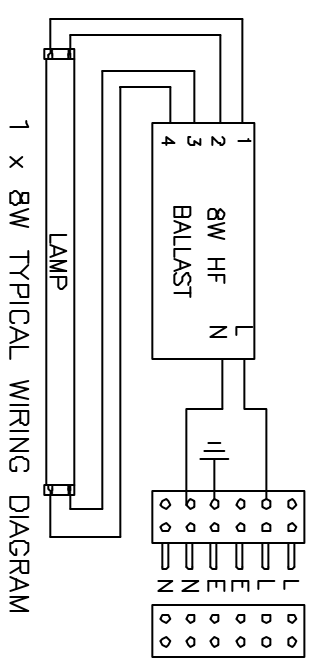

REMOVE ALL BURRS & SHARP EDGES

IF IN DOUBT ASK!

3RD ANGLE PROJECTION

LAMP TYPE	T6	DUST
	AMBIENT TEMPERATURE	TEMPERATURE
1 x 8W T5	-20°C TO +55°C	
2 x 8W T5	-20°C TO +55°C	T85°C

2 x M20 CABLE ENTRIES
1 EACH SIDE AS STANDARD
OPTIONS OF M25 OR 3/4" NPT.

NOTES
PRODUCT PROTECTION :- EEx d IIC
CERTIFICATE No. SIRADATEX1021X
CODING :- Ex II 2 G D EEx d IIC T6
TERMINALS :- UP TO 6mm SQ CONDUCTOR
CABLE ENTRIES :- TWO x M20 ENTRIES
BODY MATERIAL :- ALUMINIUM LM6 PAINTED SMOKE GREY
INGRESS PROTECTION :- IP66/67
GLASS & COVER :- TOUGHENED GLASS TUBE WITH
ALUMINIUM LM6 GRADE PAINTED SMOKE GREY COVER
VOLTAGE & FREQUENCY :- 220-240V a.c./d.c 50/60Hz

ITEM	QTY	TITLE	Part No.	DRAWING NO.	PART CODE	MATERIAL
1	1	VL51A BW End Caping	C191818	V191818	ALUMINIUM LM6 PAINTED	
2	1	VL51A 1FT Glass Tube Assembly	C091735	V091735A	GLASS & ALUMINIUM LM6 PAINTED	
3	1	VL51A Chained Bar 1FT	S191766A	V191766A	STEEL, MILD	
4	2	Viscount M6 Spring Nut	A7452	V191787	STEEL	
5	2	Viscount Unistrut Square Washer	101788	V191788	STEEL	
14	1	M20 Eye Banding Plug	A7785		Brown Zinc Plated	
15	1	M20 Temporary plug			Plastic	

FINISH
Pointed Smoke Grey

TOLERANCE
SURFACE ROUGHNESS

SCALE -

Victor Lighting

Victor Lighting
PO Box 5571,
Glasgow G52 9AH
Scotland
Tel:0141 810 9644 Fax:0141 810 9642

VL51A Viscount 8W
GENERAL ARRANGEMENT