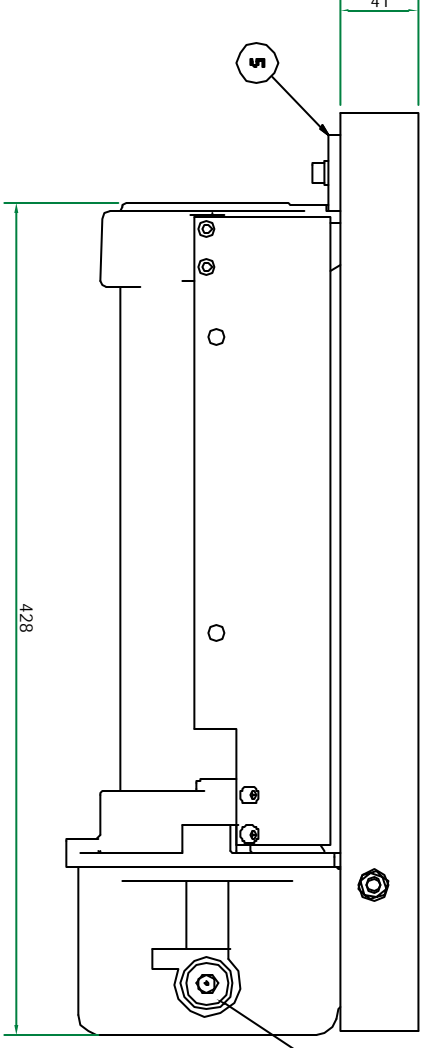

REMOVE ALL BURRS & SHARP EDGES

IF IN DOUBT ASK!

3RD ANGLE PROJECTION

LAMP TYPE	T6	DUST
	AMBIENT TEMPERATURE	TEMPERATURE
1 x 8W T5	-20°C TO +55°C	
2 x 8W T5	-20°C TO +55°C	T85°C

2 x M20 CABLE ENTRIES
1 EACH SIDE AS STANDARD
OPTIONS OF M25 OR 3/4" NPT.

NOTES
PRODUCT PROTECTION :- EEx d IIC
CERTIFICATE No. SIRADATEX1021X
CODING :- Ex II 2 G D EEx d IIC T6
TERMINALS :- UP TO 6mm SQ CONDUCTOR
CABLE ENTRIES :- TWO x M20 ENTRIES
BODY MATERIAL :- ALUMINIUM LM6 PAINTED SMOKE GREY
INGRESS PROTECTION :- IP66/67
GLASS & COVER :- TOUGHENED GLASS TUBE WITH
ALUMINIUM LM6 GRADE PAINTED SMOKE GREY COVER
VOLTAGE & FREQUENCY :- 220-240V a.c./d.c 50/60Hz

ITEM	QTY	TITLE	Part No.	DRAWING NO.	PART CODE	MATERIAL
1	1	VL51A BW End Caping	C191818	V191818	ALUMINIUM LM6 PAINTED	
2	1	VL51A 1FT Glass Tube Assembly	C091735	V091735A	GLASS & ALUMINIUM LM6 PAINTED	
3	1	VL51A Chained Bar 1FT	S191766A	V191766A	STEEL, MILD	
4	2	Viscount M6 Spring Nut	A7452	V191787	STEEL	
5	2	Viscount Unistrut Square Washer	101788	V191788	STEEL	
14	1	M20 Eye Banding Plug	A7785		Brown Zinc Plated	
15	1	M20 Temporary plug			Plastic	

FINISH
Pointed Smoke Grey

TOLERANCE
SURFACE ROUGHNESS

SCALE -

Victor Lighting

Victor Lighting
PO Box 5571,
Glasgow G52 9AH
Scotland
Tel:0141 810 9644 Fax:0141 810 9642

VL51A Viscount 8W
GENERAL ARRANGEMENT